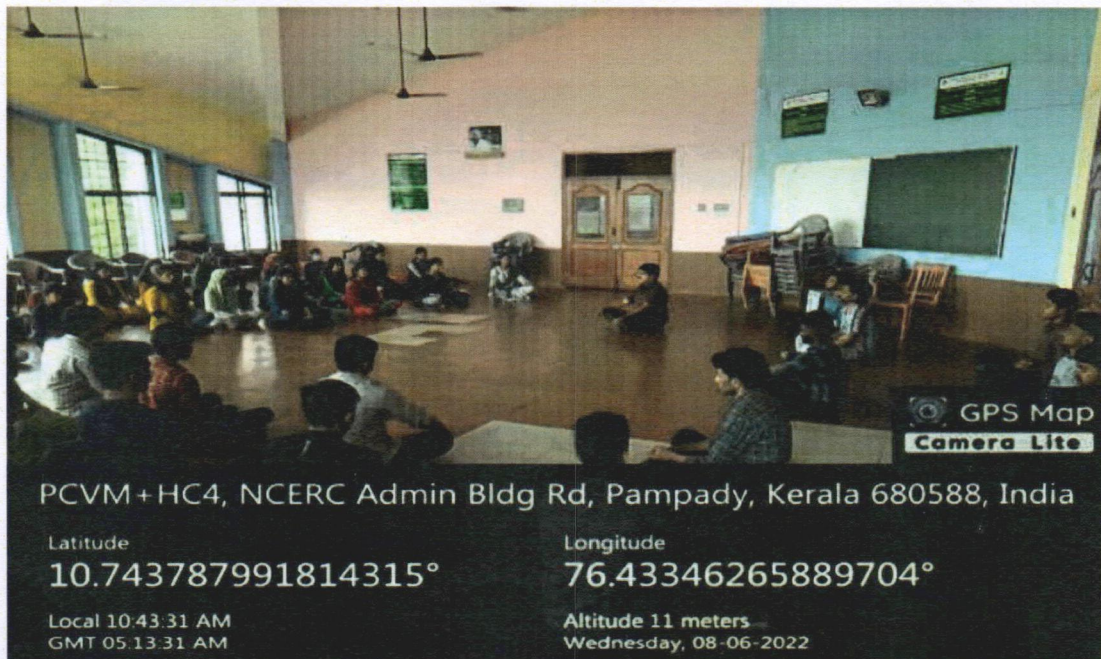

Day 2 08/06/2022

Day 3

13

PRINCIPAL

Nehru College of
Engineering and Research Centre
Pampady, Thiruvilwamala, Thrissur Dt.
Pin - 680 597, Kerala