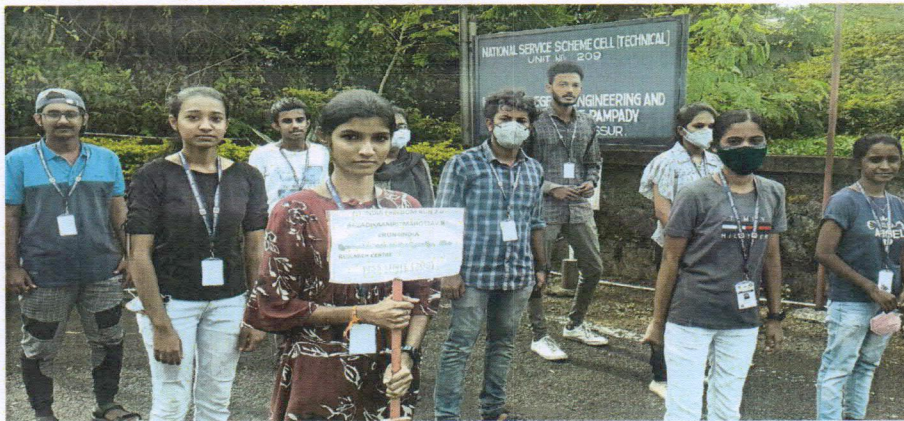

**NEHRU COLLEGE OF ENGINEERING AND RESEARCH CENTRE
(NAAC "A" Accredited)**

(Approved by AICTE, Affiliated to APJ Abdul Kalam Technological University, Kerala)

5. VIRTUAL FIT INDIA MARATHON

13-08-2021

In Connection with the 75th year of Independence "AZADI KA AMRUT MAHOTSAV -INDIA@75, Nehru College Of Engineering and Research Centre Pampady have coordinated and participated in VIRTUAL FIT INDIA MARATHON at the campus for all department of NCERC

13

PRINCIPAL
Nehru College of
Engineering and Research Centre
Pampady, Thiruvilwamala, Thirissur Dt
Pin - 680 697, Kerala