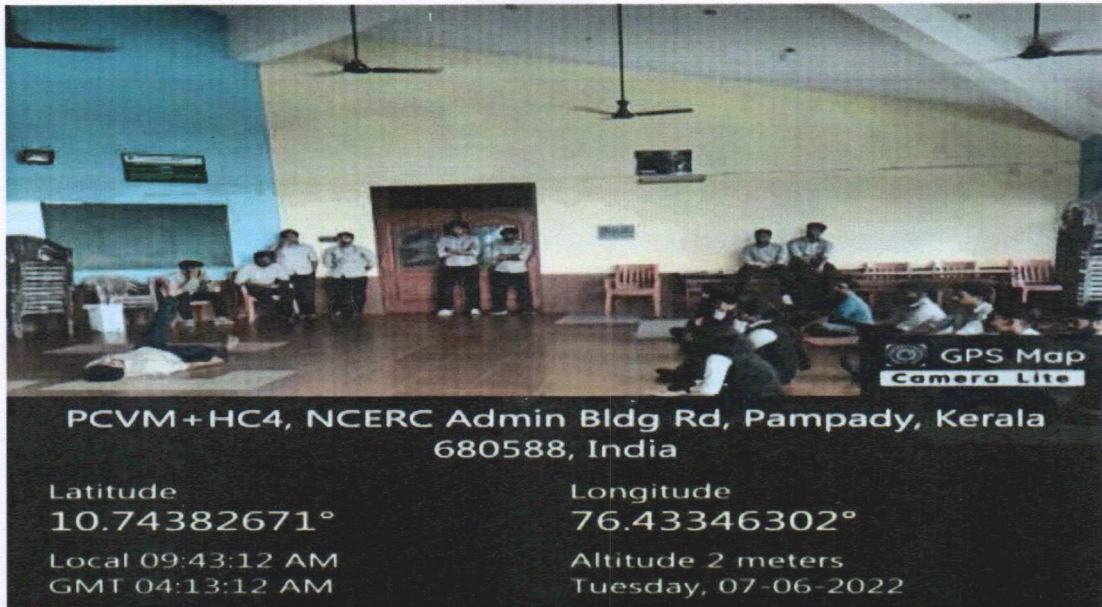

Below are the glimpses of the YTP programme on CYP.

Day 1 07/06/2022