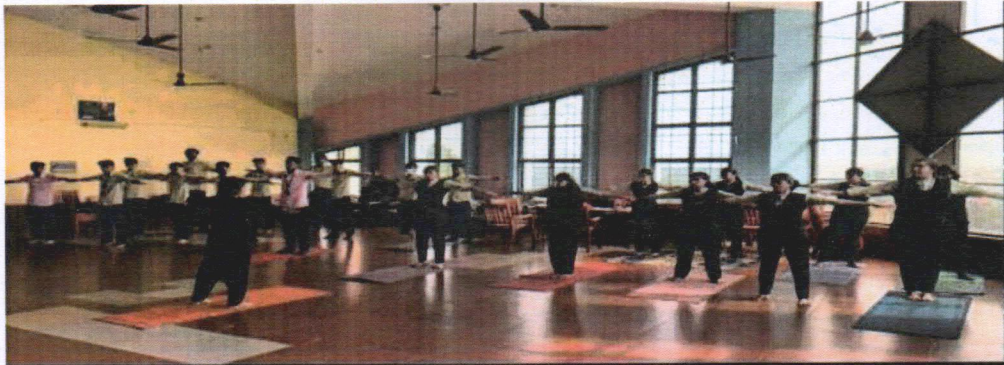

Day 7 13/06/2022

PCVM+HC4, NCERC Admin Bldg Rd, Pampady, Kerala
680588, India

Latitude	Longitude
10.743808333333334°	76.43345166666667°
Local 11:11:51 AM	Altitude 61.1 meters
GMT 05:41:51 AM	Monday, 13-06-2022

Day 8 14/06/2022