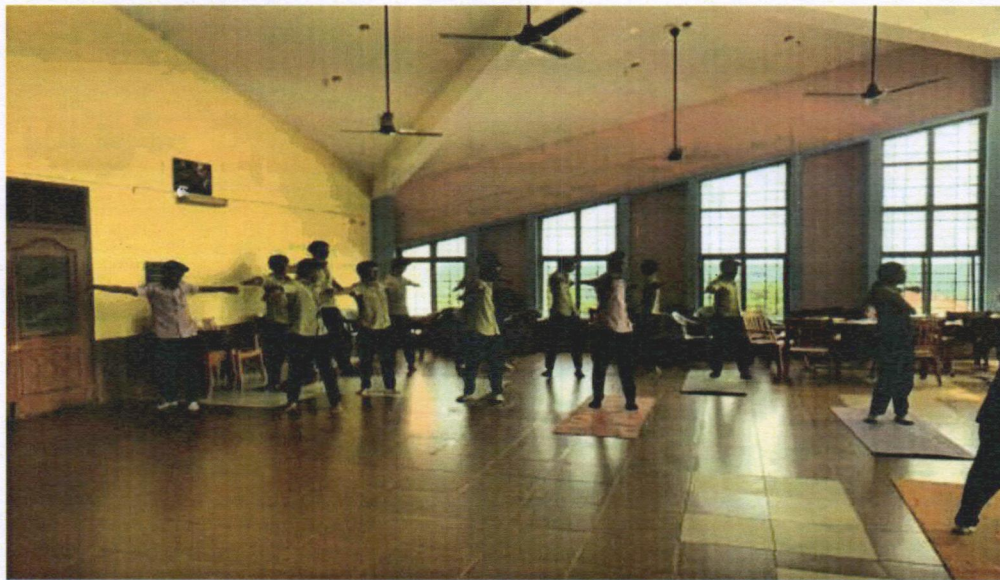

Day 5 11/06/2022