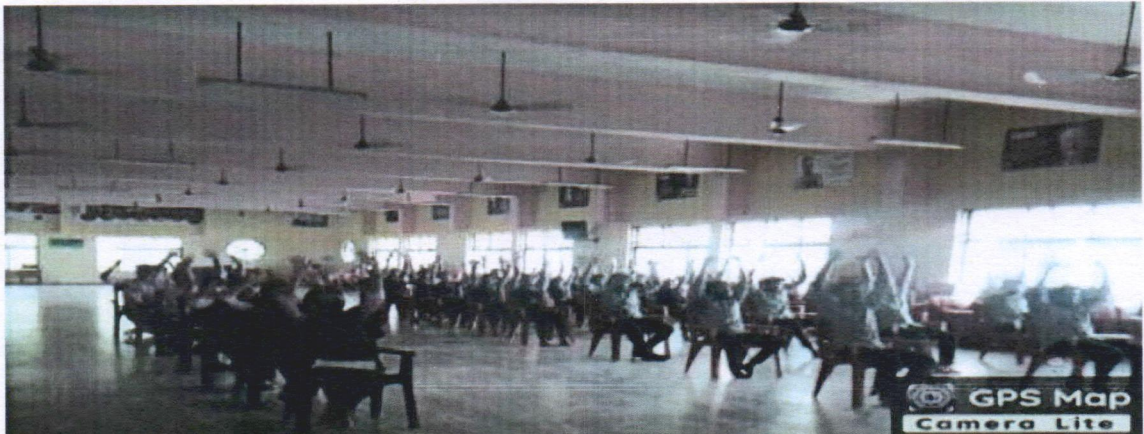

09/06/2022

PCWP+QP4, Pambadi, Kerala 680588, India

Latitude
10.7465036°

Local 10:26:53 AM
GMT 04:56:53 AM

Longitude
76.4369662°

Altitude 0 meters
Thursday, 09-06-2022

Day 4 10/06/2022