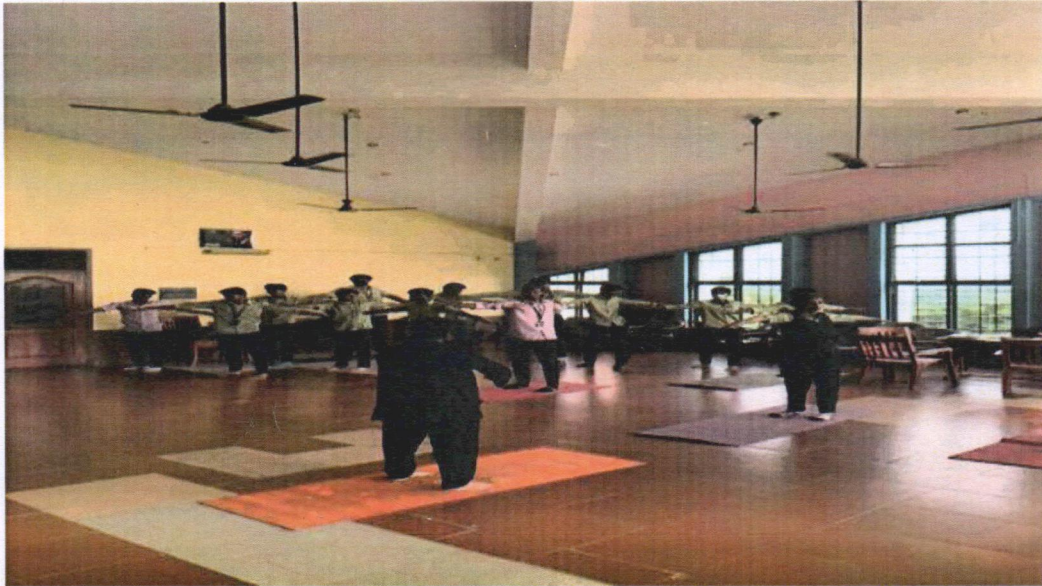

Day 11 17/06/2022